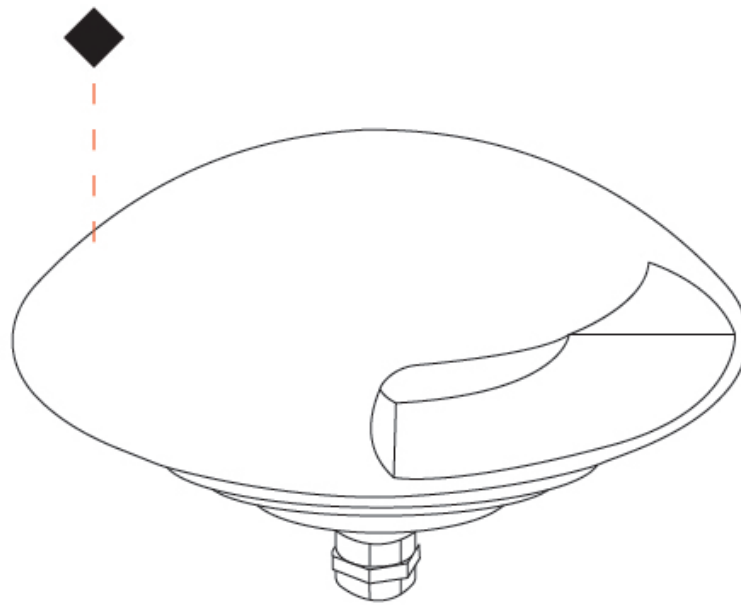

EXPLORER 125-1 RECESSED

E12I0075-

PROJECT

TYPE

SPECIFIER

QUANTITY

DATE

E